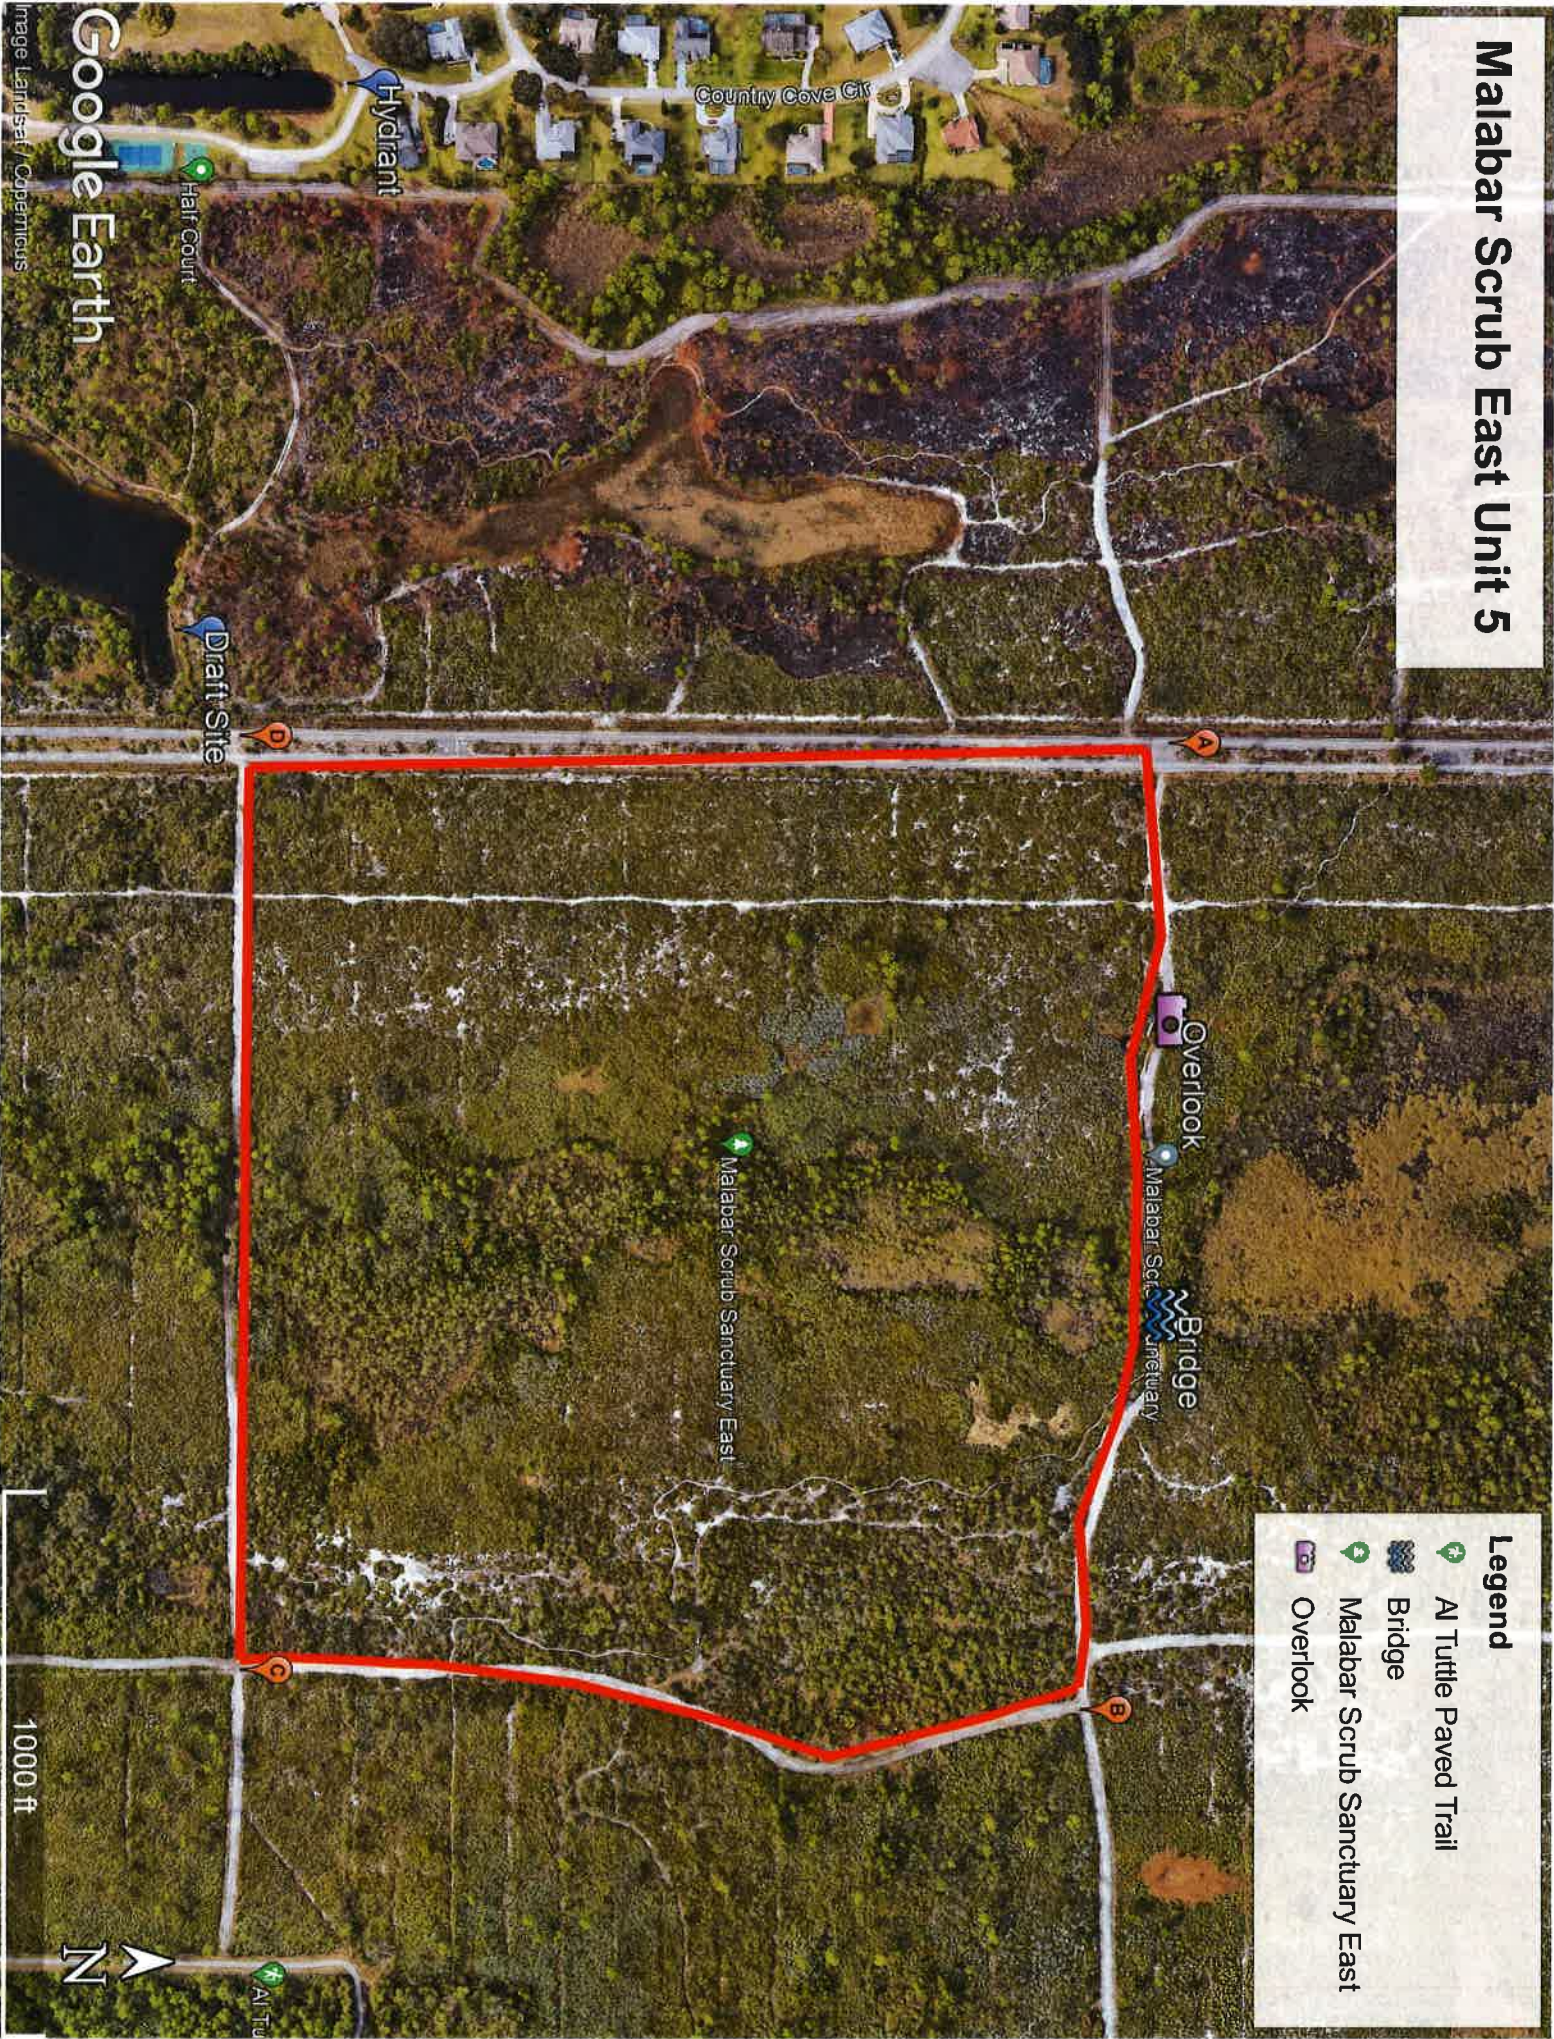

Malabar Scrub East Unit 5

- Legend**
- AI Tuttle Paved Trail
 - Bridge
 - Malabar Scrub Sanctuary East
 - Overlook

Google Earth

Image Landsat / Copernicus

1000 ft