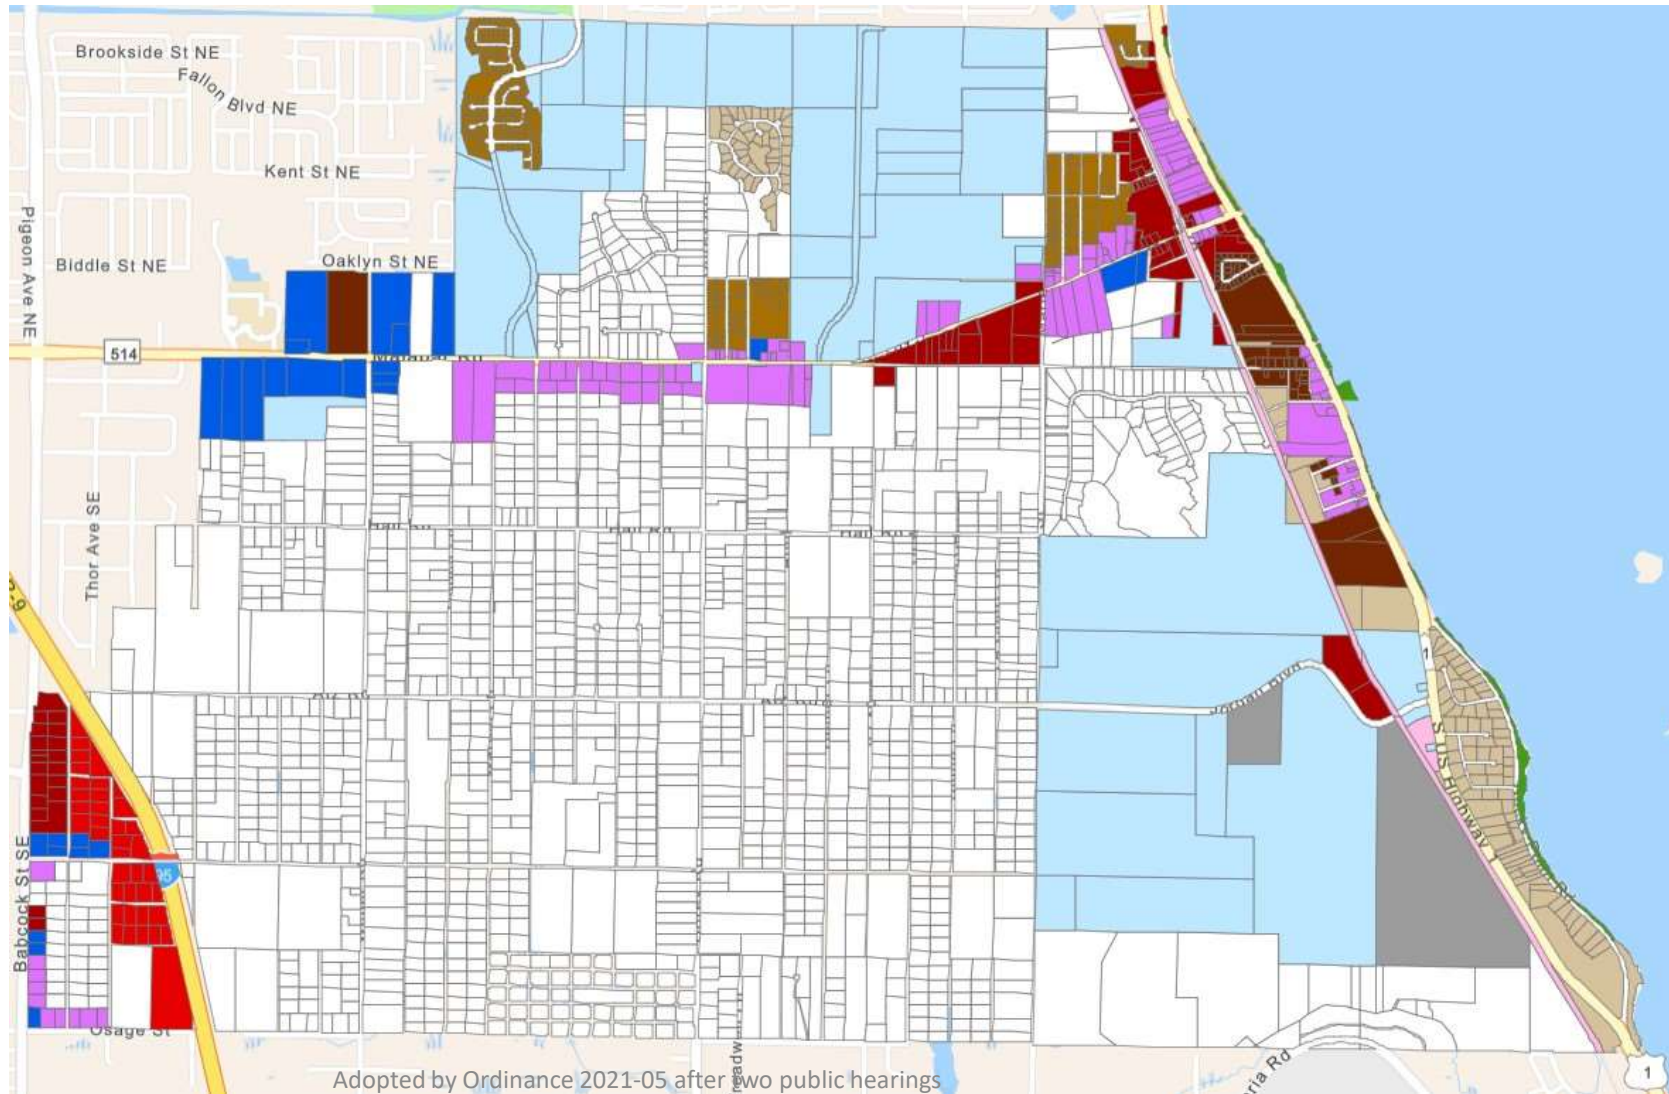

Future Zoning Map

-  Commercial General
-  Commercial Limited
-  Coastal Preservation
-  Industrial
-  Institutional
-  Office-Institutional
-  Residential Mobile Home
-  Residential and Limited Commercial
-  Multiple Family HDR
-  Rural Residential
-  Single Family MDR (RS-10)
-  Single Family MDR (RS-15)
-  Single Family LDR (RS-21)
-  <all other values>

Future Land Use Map

-  Commercial General
-  Commercial Limited
-  Conservation
-  Coastal Preserve
-  High Density Residential
-  Open Space and Recreation
-  Industrial
-  Institutional
-  Low Density Residential
-  Medium Density Residential
-  Office-Institutional
-  Residential and Limited Commercial
-  Rural Residential
-  Other